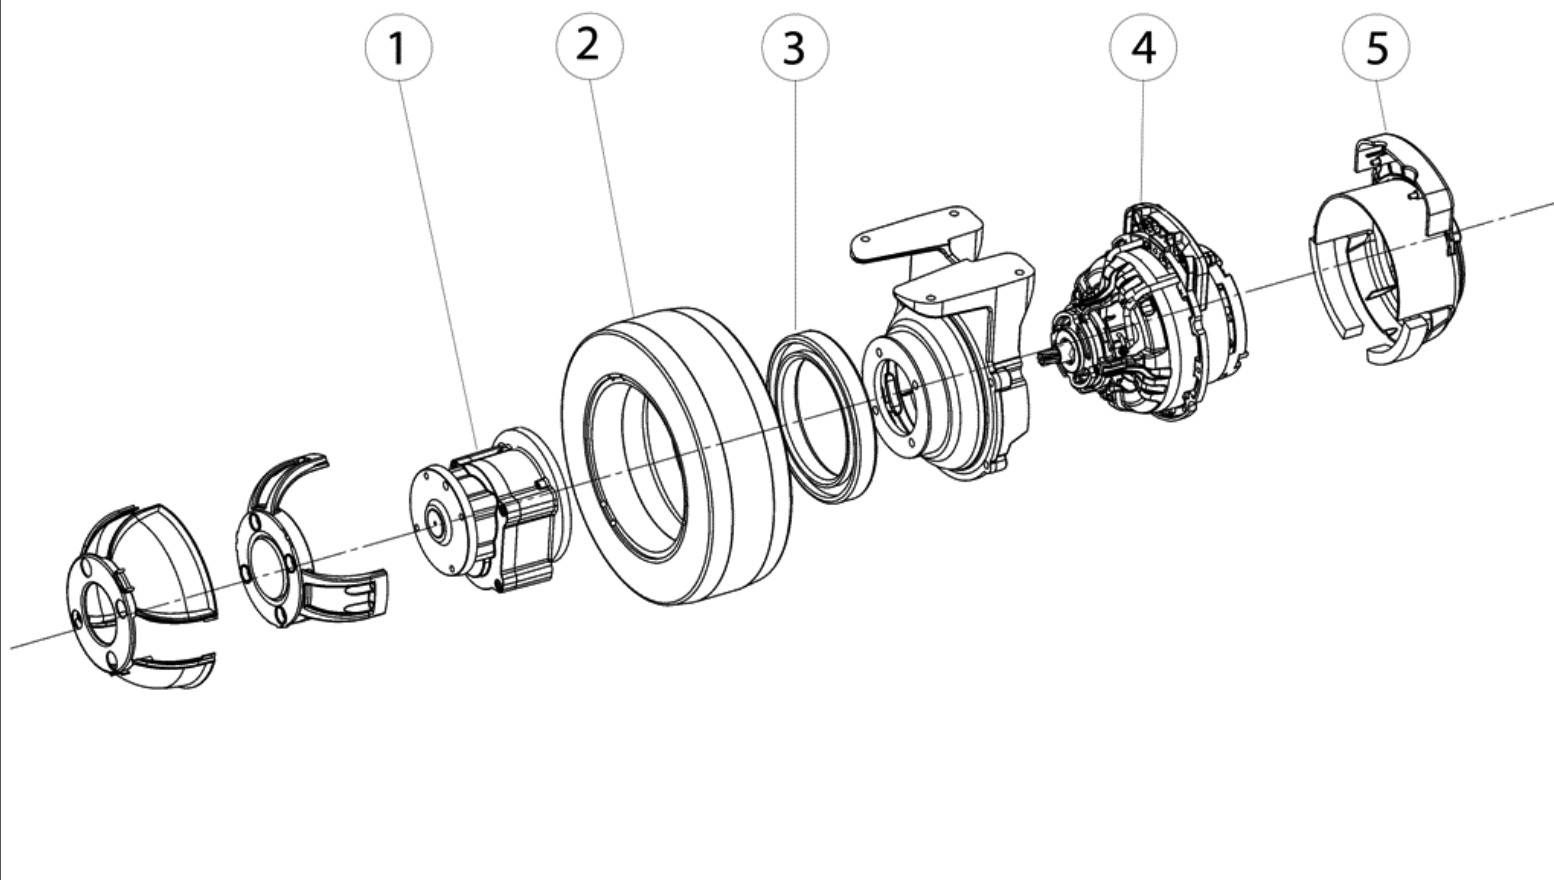

Ref. K	Part N.	Customer Part N.	Description	Qty	Validity:		Price
					From	To	
0001	RDGR00039		REDUCTION UNIT -	1,00			--
0002	RTRT00442		WHEEL -	1,00			--
0003	CUVR00194		BEARING 61926 2RS	1,00			--
0004	MOCC00407		MOTOR ELECTRIC TRAC.-WHEEL 230	1,00			--
0005	MPVR04999		CAP	1,00			--